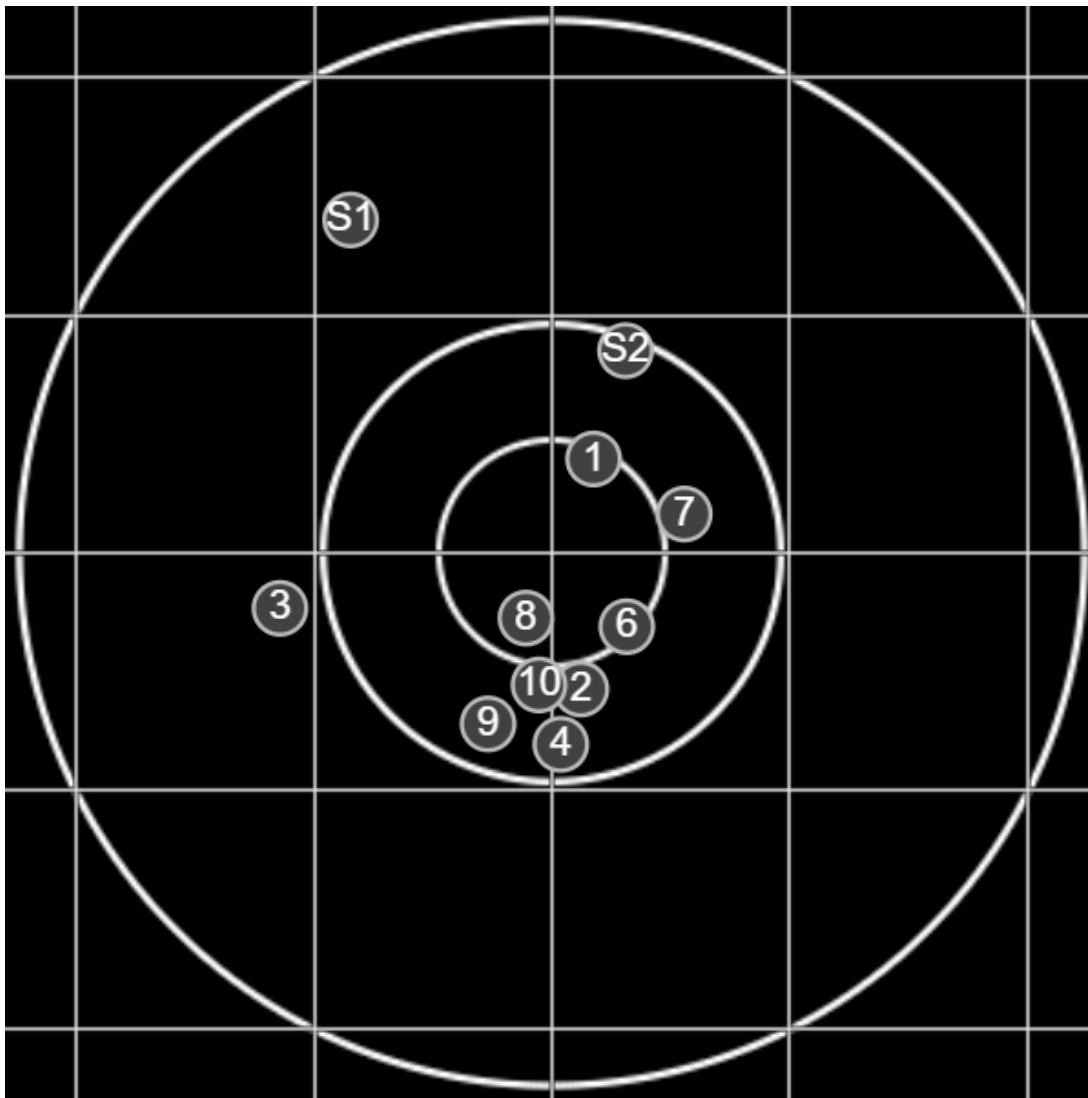

**SILVER
MOUNTAIN
TARGETS**
Made in Canada

true
15/06/2024
2:45:49 pm

BRC Club Shoot
Series 1
500 yards

BRC T6 [-57]
AU-500y

Group: 232.3 mm
(226.2w x 159.7h)

(Iron)
Shooter
Ben Hawkey [m29]

44.3

FINAL
v: 1882, sd: 627.3

**SILVER
MOUNTAIN
TARGETS**
Made in Canada

true
15/06/2024
3:53:08 pm

BRC Club Shoot
Series 1
500 yards

BRC T6 [-57]
AU-500y

Group: 247.8 mm
(227.8w x 113.2h)

(Iron)
Shooter
Ben Hawkey [m29]

44.5

FINAL
v: 1879, sd: 626.4